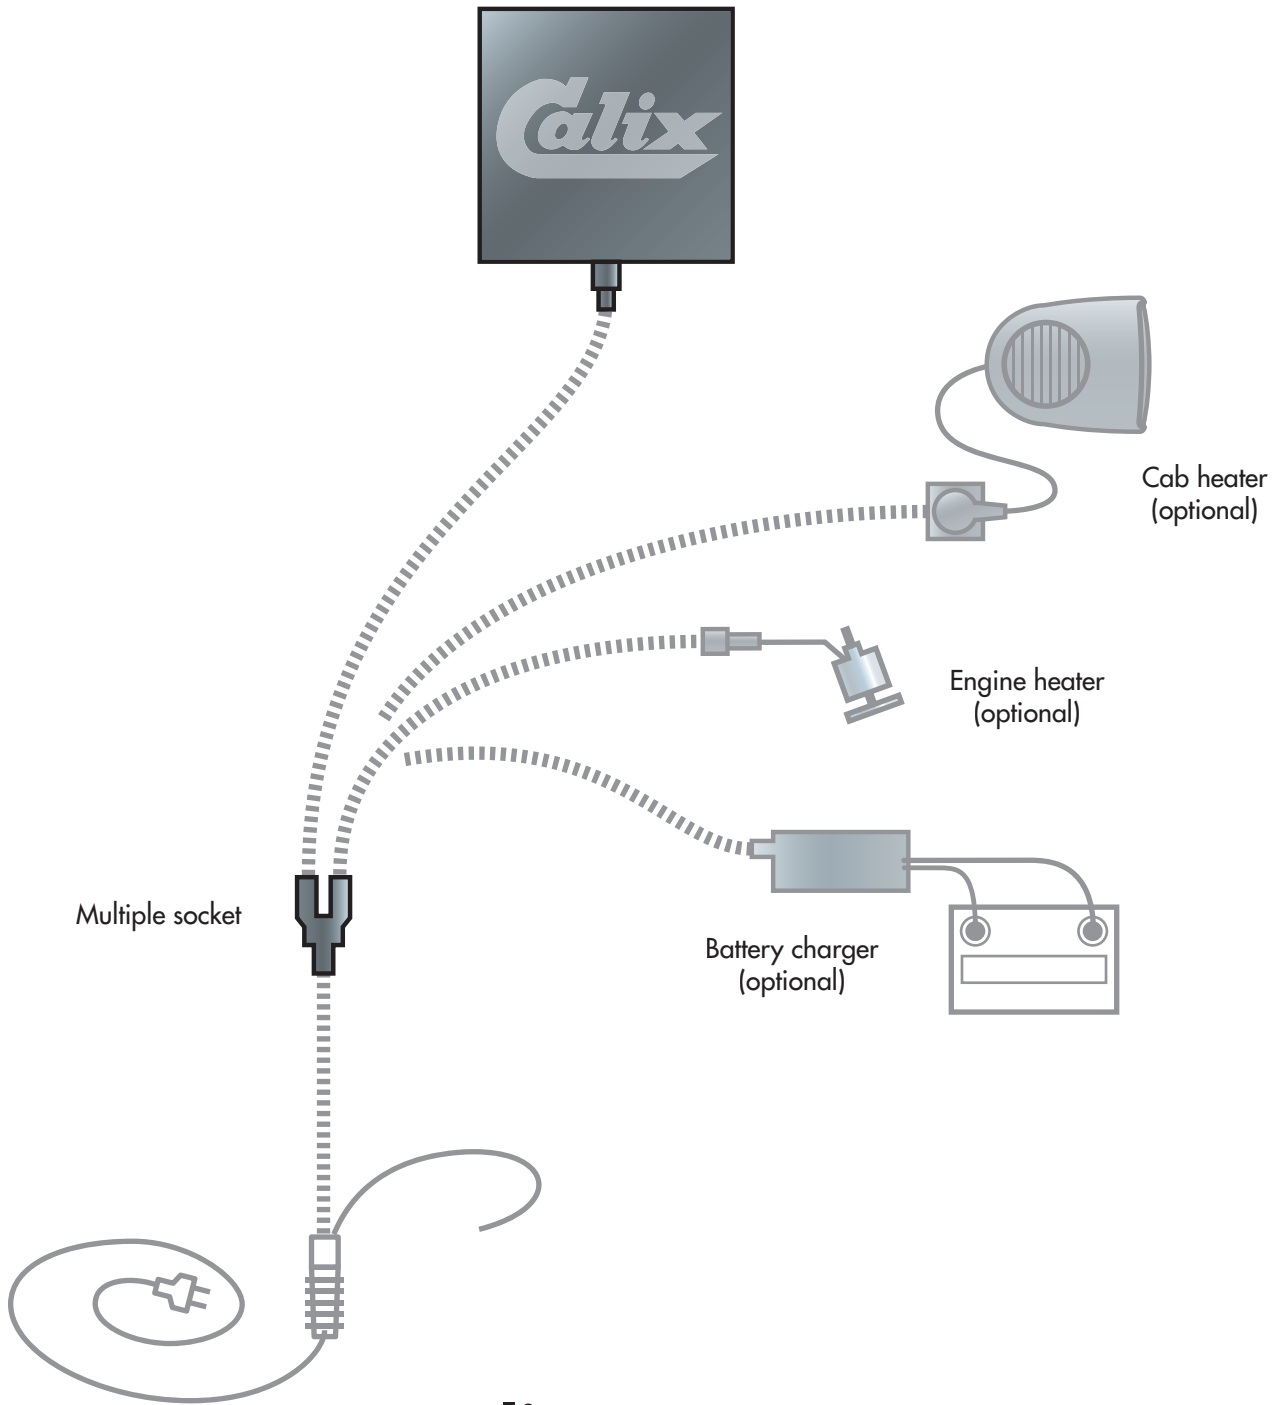

# Calix TKV 100

Description	Part. No.	Included	Units
Complete system Calix TKV100	1 769 101	TKV11 (260 W)	1
		Multiple socket GU403	1
		Extension cable SK0,5	1
		Extension cable SK1,0	1
		Safety-lock, outgoing connectors	2
		Safety-lock, heating coil and inlet cable	2
		O-ring, outgoing connectors	2