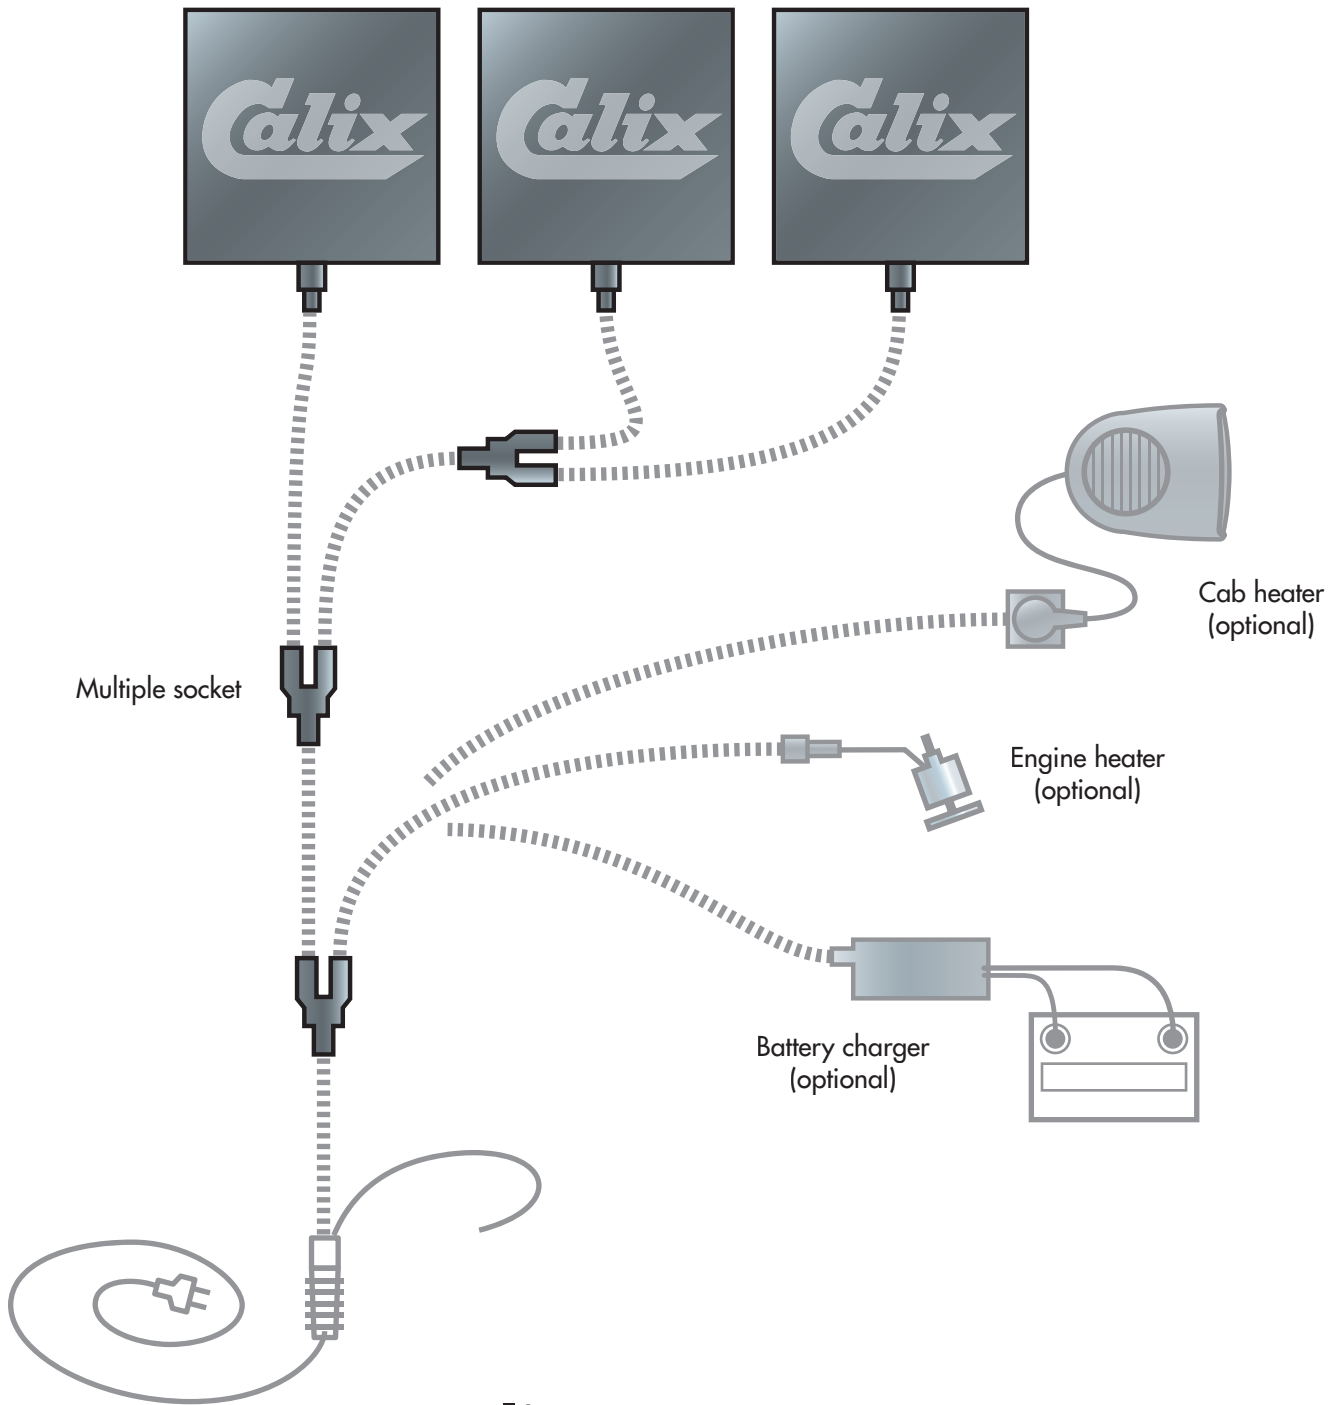

3 x TKV11

Calix TKV 300

Description	Part. No.	Included	Units
Complete system Calix TKV300	1 769 103	TKV11 (3 x 260 W)	3
		Multiple socket GU403	3
		Extension cable SK0,5	5
		Extension cable SK1,0	1
		Safety-lock, outgoing connectors	6
		Safety-lock, heating coil and inlet cable	6
		O-ring, outgoing connectors	6