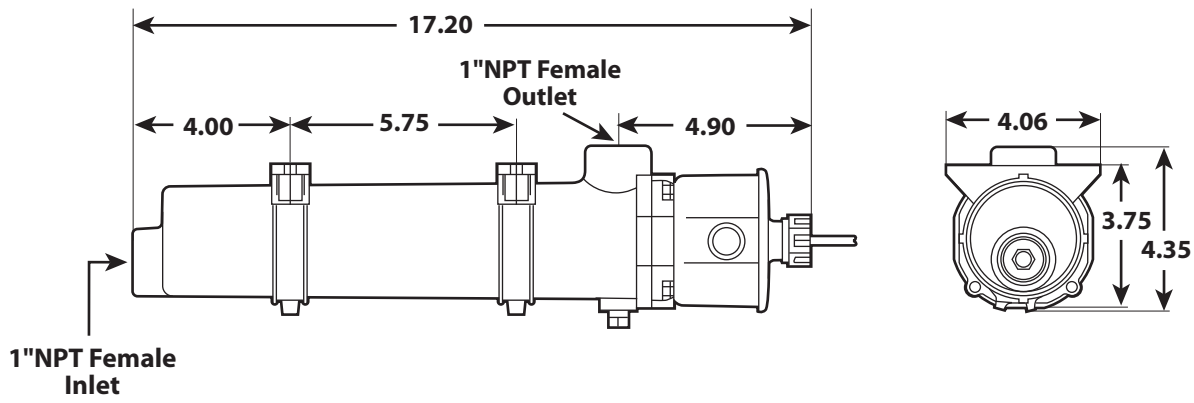

SB Style Heater without thermostat