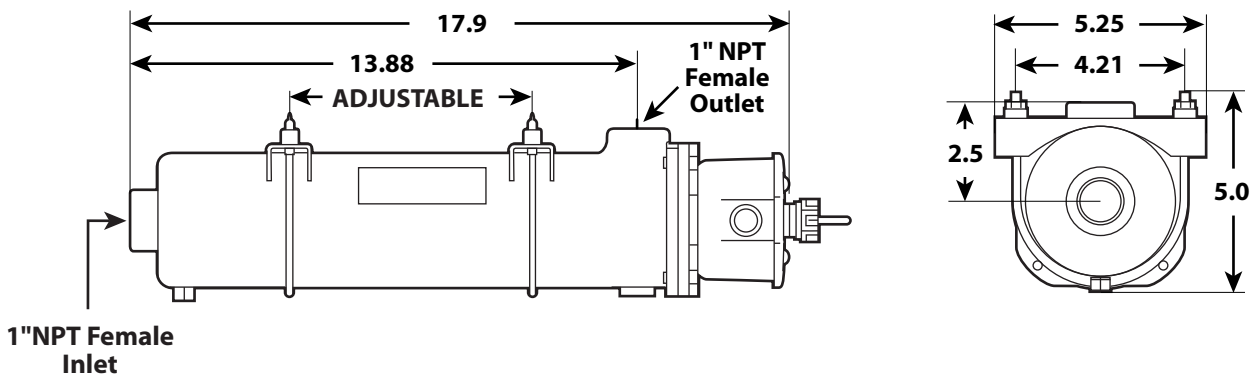

SL Style Heater without thermostat