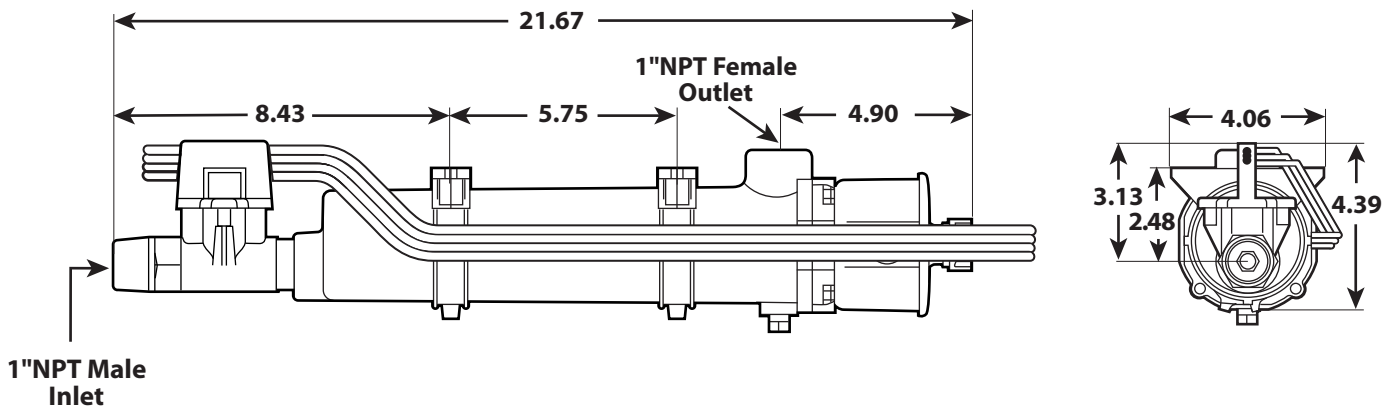

SB Style Heater with thermostat