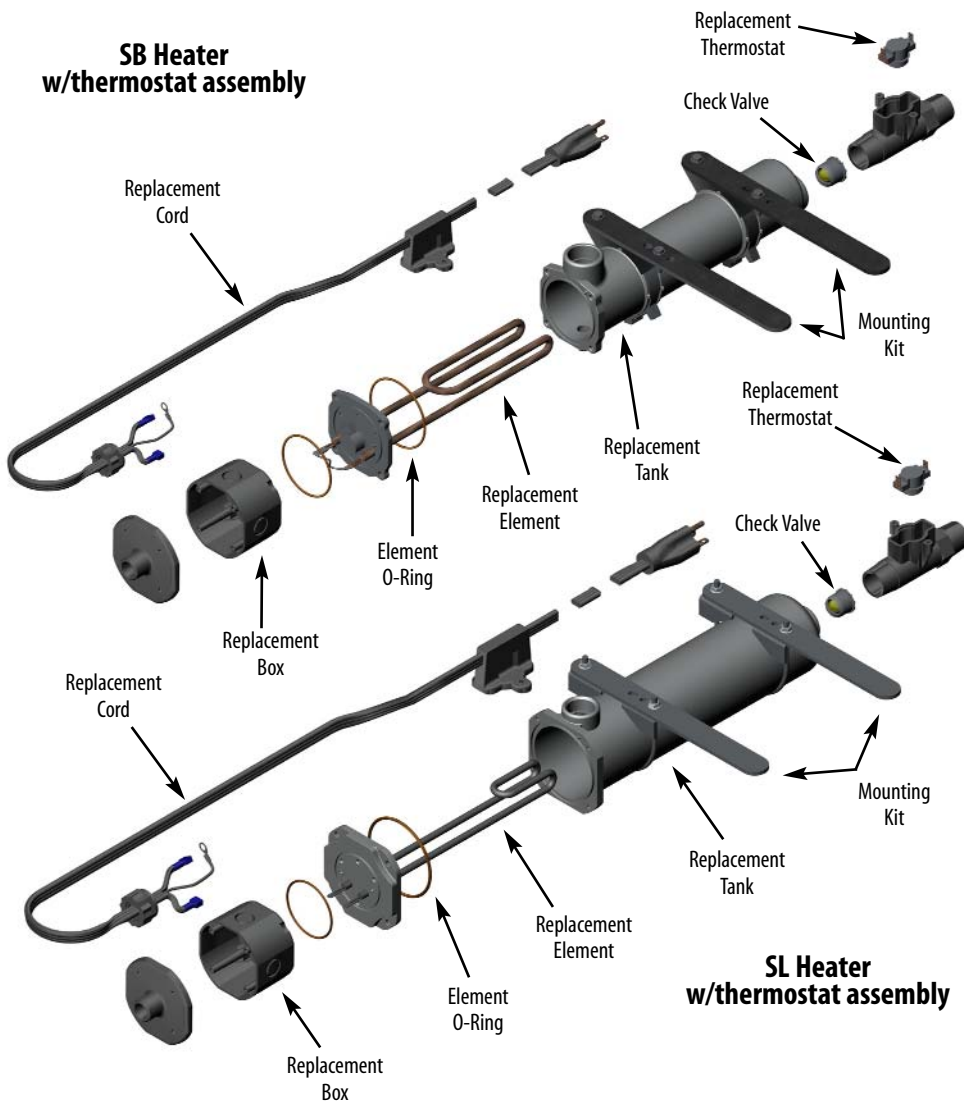

*Order this replacement cord if original heater is configured with a thermostat assembly.

Heaters with Thermostats		
Temperature Range		Thermostat Replacement
ON	OFF	
60°F	80°F	RSU6
80°F	100°F	RSU8
100°F	120°F	RSU10
120°F	140°F	RSU12
140°F	160°F	RSU14
Adjustable 90° - 130°F		RSU90-130