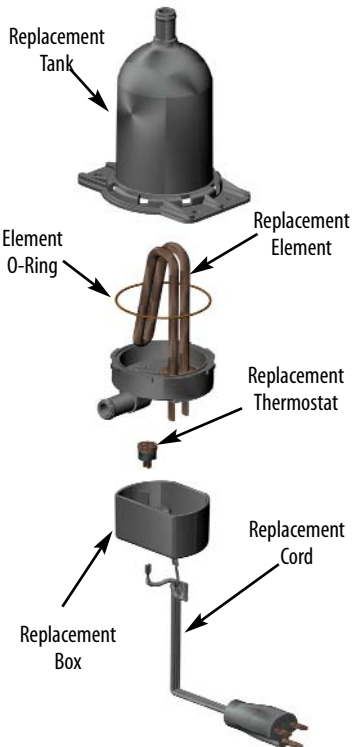

Replacement Parts

For TPS Model heaters

Model Number	Volts	Watts	Thermostat Range		Replaceable Parts					
			On	Off	T-Stat	Element	Tank	Box	Power Cord	Element O-ring
TPS051GT8-000	120	500	80°F	100°F	LSU-8	REPS051T8	TPS-T	CPS-1	11P48UU	TPS-BOR
TPS051GT10-000	120	500	100°F	120°F	LSU-10	REPS051T10	TPS-T	CPS-1	11P48UU	TPS-BOR
TPS051GT12-000	120	500	120°F	140°F	LSU-12	REPS051T12	TPS-T	CPS-1	11P48UU	TPS-BOR
TPS052GT8-000	240	500	80°F	100°F	LSU-8	REPS052T8	TPS-T	CPS-1	21P48UU	TPS-BOR
TPS052GT10-000	240	500	100°F	120°F	LSU-10	REPS052T10	TPS-T	CPS-1	21P48UU	TPS-BOR
TPS052GT12-000	240	500	120°F	140°F	LSU-12	REPS052T12	TPS-T	CPS-1	21P48UU	TPS-BOR
TPS101GT8-000	120	1000	80°F	100°F	LSU-8	REPS101T8	TPS-T	CPS-1	11P48UU	TPS-BOR
TPS101GT10-000	120	1000	100°F	120°F	LSU-10	REPS101T10	TPS-T	CPS-1	11P48UU	TPS-BOR
TPS101GT12-000	120	1000	120°F	140°F	LSU-12	REPS101T12	TPS-T	CPS-1	11P48UU	TPS-BOR
TPS102GT8-000	240	1000	80°F	100°F	LSU-8	REPS102T8	TPS-T	CPS-1	21P48UU	TPS-BOR
TPS102GT10-000	240	1000	100°F	120°F	LSU-10	REPS102T10	TPS-T	CPS-1	21P48UU	TPS-BOR
TPS102GT12-000	240	1000	120°F	140°F	LSU-12	REPS102T12	TPS-T	CPS-1	21P48UU	TPS-BOR
TPS151GT8-000	120	1500	80°F	100°F	LSU-8	REPS151T8	TPS-T	CPS-1	11P48UU	TPS-BOR
TPS151GT10-000	120	1500	100°F	120°F	LSU-10	REPS151T10	TPS-T	CPS-1	11P48UU	TPS-BOR
TPS151GT12-000	120	1500	120°F	140°F	LSU-12	REPS151T12	TPS-T	CPS-1	11P48UU	TPS-BOR
TPS152GT8-000	240	1500	80°F	100°F	LSU-8	REPS152T8	TPS-T	CPS-1	21P48UU	TPS-BOR
TPS152GT10-000	240	1500	100°F	120°F	LSU-10	REPS152T10	TPS-T	CPS-1	21P48UU	TPS-BOR
TPS152GT12-000	240	1500	120°F	140°F	LSU-12	REPS152T12	TPS-T	CPS-1	21P48UU	TPS-BOR
TPS181GT8-000	120	1800	80°F	100°F	LSU-8	REPS181T8	TPS-T	CPS-1	12P48UU	TPS-BOR
TPS181GT10-000	120	1800	100°F	120°F	LSU-10	REPS181T10	TPS-T	CPS-1	12P48UU	TPS-BOR
TPS181GT12-000	120	1800	120°F	140°F	LSU-12	REPS181T12	TPS-T	CPS-1	12P48UU	TPS-BOR
TPS202GT8-000	240	2000	80°F	100°F	LSU-8	REPS202T8	TPS-T	CPS-1	21P48UU	TPS-BOR
TPS202GT10-000	240	2000	100°F	120°F	LSU-10	REPS202T10	TPS-T	CPS-1	21P48UU	TPS-BOR
TPS202GT12-000	240	2000	120°F	140°F	LSU-12	REPS202T12	TPS-T	CPS-1	21P48UU	TPS-BOR