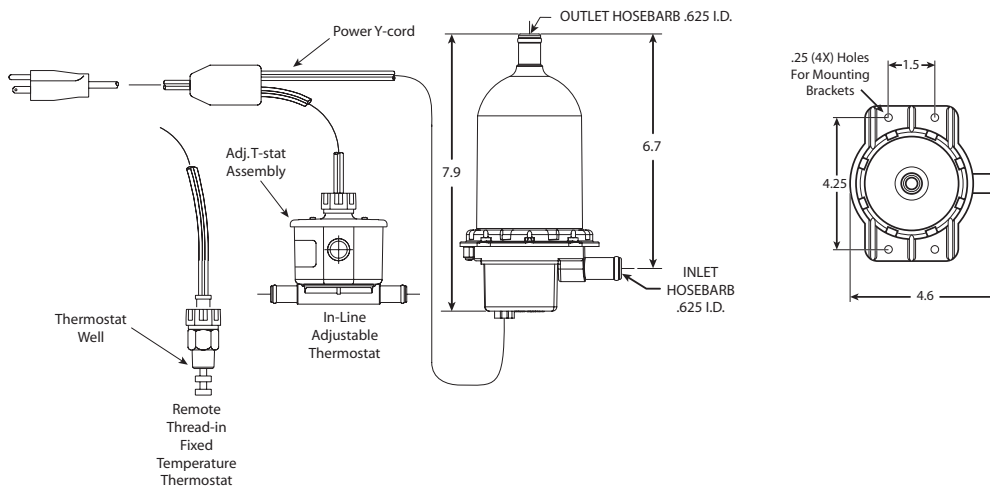

Small Tank Heaters

TPS Model w/in-line adjustable and remote thread-in fixed thermostat

**Single Phase
500-2000 Watts
120V & 240V**

Ambient Above -20° F	Ambient Below -20° F	Kim Hotstart Model Number	Volts	Watts	Phase	Amps	Thermostat Range	
							On	Off
150 Cubic Inch or Less	150 Cubic Inch or Less	TPS051GT12-001*	120	500	1	4.2	100°F	120°F
		TPS051GT12-A00	120	500	1	4.2	ADJUSTABLE	
		TPS052GT12-001*	240	500	1	2.1	100°F	120°F
		TPS052GT12-A00	240	500	1	2.1	ADJUSTABLE	
350 Cubic Inch or Less	200 Cubic Inch or Less	TPS101GT12-001*	120	1000	1	8.4	100°F	120°F
		TPS101GT12-A00	120	1000	1	8.4	ADJUSTABLE	
		TPS102GT12-001*	240	1000	1	4.2	100°F	120°F
		TPS102GT12-A00	240	1000	1	4.2	ADJUSTABLE	
350 — 500 Cubic Inch or Less	200 — 300 Cubic Inch or Less	TPS151GT12-001*	120	1500	1	12.5	100°F	120°F
		TPS151GT12-A00	120	1500	1	12.5	ADJUSTABLE	
		TPS152GT12-001*	240	1500	1	6.3	100°F	120°F
		TPS152GT12-A00	240	1500	1	6.3	ADJUSTABLE	
500 — 700 Cubic Inch or Less	300 — 400 Cubic Inch or Less	TPS181GT12-001*	120	1800	1	15	100°F	120°F
		TPS181GT12-A00	120	1800	1	15	ADJUSTABLE	
		TPS202GT12-001*	240	2000	1	8.3	100°F	120°F
		TPS202GT12-A00	240	2000	1	8.3	ADJUSTABLE	

* Remote thread-in fixed temperature thermostat

**ADJUSTABLE 90-130°F
(On differential - 20° F)**

In-line thermostat options:

Model Number	Volts	Watts	Thermostat Range On Off	Replaceable Parts			
				Sensing Unit	Element	Power Y-cord	Thermostat Well
TPS051GT12-001*	120	500	100°F 120°F	LSU-10	REPS051T12	TPS-YC1	TW2374-1
TPS051GT12-A00	120	500	ADJUSTABLE	RSU90-130	REPS051T12	#	#
TPS052GT12-001*	240	500	100°F 120°F	LSU-10	REPS052T12	TPS-YC1	TW2374-1
TPS052GT12-A00	240	500	ADJUSTABLE	RSU90-130	REPS052T12	#	#
TPS101GT12-001*	120	1000	100°F 120°F	LSU-10	REPS101T12	TPS-YC1	TW2374-1
TPS101GT12-A00	120	1000	ADJUSTABLE	RSU90-130	REPS101T12	#	#
TPS102GT12-001*	240	1000	100°F 120°F	LSU-10	REPS102T12	TPS-YC1	TW2374-1
TPS102GT12-A00	240	1000	ADJUSTABLE	RSU90-130	REPS102T12	#	#
TPS151GT12-001*	120	1500	100°F 120°F	LSU-10	REPS151T12	TPS-YC1	TW2374-1
TPS151GT12-A00	120	1500	ADJUSTABLE	RSU90-130	REPS151T12	#	#
TPS152GT12-001*	240	1500	100°F 120°F	LSU-10	REPS152T12	TPS-YC1	TW2374-1
TPS152GT12-A00	240	1500	ADJUSTABLE	RSU90-130	REPS152T12	#	#
TPS181GT12-001*	120	1800	100°F 120°F	LSU-10	REPS181T12	TPS-YC1	TW2374-1
TPS181GT12-A00	120	1800	ADJUSTABLE	RSU90-130	REPS181T12	#	#
TPS202GT12-001*	240	2000	100°F 120°F	LSU-10	REPS202T12	TPS-YC1	TW2374-1
TPS202GT12-A00	240	2000	ADJUSTABLE	RSU90-130	REPS202T12	#	#

* Remote thread-in fixed temperature thermostat

Call Factory

Replacement Parts

For TPS Model heaters w/in-line adjustable and remote thread-in fixed thermostat

Common Replacement Parts For ALL TPS Model Heaters:

- Tank
- Box
- Element O-ring

See table on p. 6